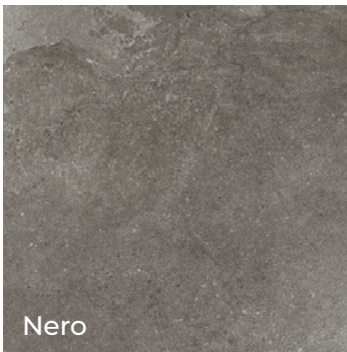

NATURAL STONE FLOORING & WALLING

Nuage Porcelain

tumbled

tumbled.com.au

The Nuage Porcelain series has a gentle grained textural finish, and is available in five colourways: cream, beige, grigio, nero and taupe. Choose between a matte finish for internal areas, and a coarser anti-slip finish for outdoor spaces like pool surrounds and entertaining spaces. A low maintenance alternative to general natural stone tiles, porcelain's high density, low porosity and minimal water absorption means you can use chemicals and harsh treatments on stains typical of high foot traffic areas.

Cream

Grout Color Suggestions

Tonal Grout — Ardex Misty Grey 241

Constrast Grout — Mapei Silver Grey 111

Nero

Grout Color Suggestions

Tonal Grout — Ardex Slate Grey 211

Constrast Grout — Ardex Magellan Grey 273