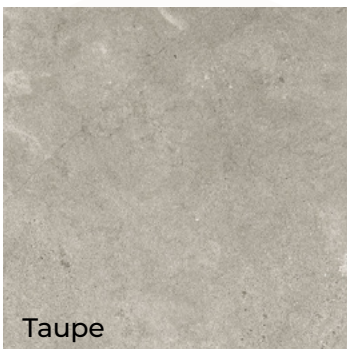

NATURAL STONE FLOORING & WALLING

Nuage Porcelain

tumbled

tumbled.com.au

The Nuage Porcelain series has a gentle grained textural finish, and is available in five colourways: cream, beige, grigio, nero and taupe. Choose between a matte finish for internal areas, and a coarser anti-slip finish for outdoor spaces like pool surrounds and entertaining spaces. A low maintenance alternative to general natural stone tiles, porcelain's high density, low porosity and minimal water absorption means you can use chemicals and harsh treatments on stains typical of high foot traffic areas.

Stone Colour

Cream / Beige / Grigio / Nero / Taupe

Tile Edges

Rectified

Matte Grain Finish Tile Size Option

600 x 300 x 9.5 mm / 600 x 600 x 9.5 mm / 1200 x 600 x 10 mm

Anti Slip Finish Tile Size Options

600 x 600 x 9.5 mm / 600 x 600 x 20 mm

Cream

Grout Color Suggestions

Tonal Grout — Ardex Misty Grey 241

Constrast Grout — Mapei Silver Grey 111

Nero

Grout Color Suggestions

Tonal Grout — Ardex Slate Grey 211

Constrast Grout — Ardex Magellan Grey 273

Grigio

Grout Color Suggestions

Tonal Grout — Mapei 110 Manhattan

Constrast Grout — Mapei Silver Grey 111

Taupe

Grout Color Suggestions

Tonal Grout — Mapei 110 Manhattan

Constrast Grout — Mapei Silver Grey 111