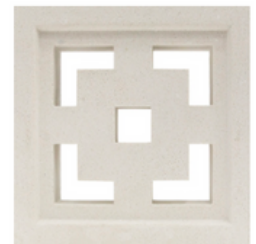

ROLLER
Weight: 2.8KG
Colour: White

CUBE
Weight: 3.0KG
Colour: White