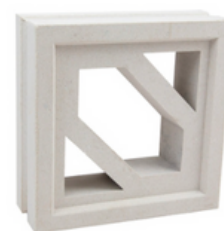

**FIELD**

Weight: 3.0KG  
Colour: White

**MATRIX**

Weight: 2.9KG  
Colour: White

**AIRES**

Weight: 3.0KG  
Colour: White

**FISHSCALE**

Weight: 2.3KG  
Colour: White