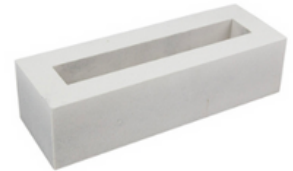

RECTANGLE

Dimensions: 300mm x 100mm x 80mm
Weight: 3.3KG
Colour: White