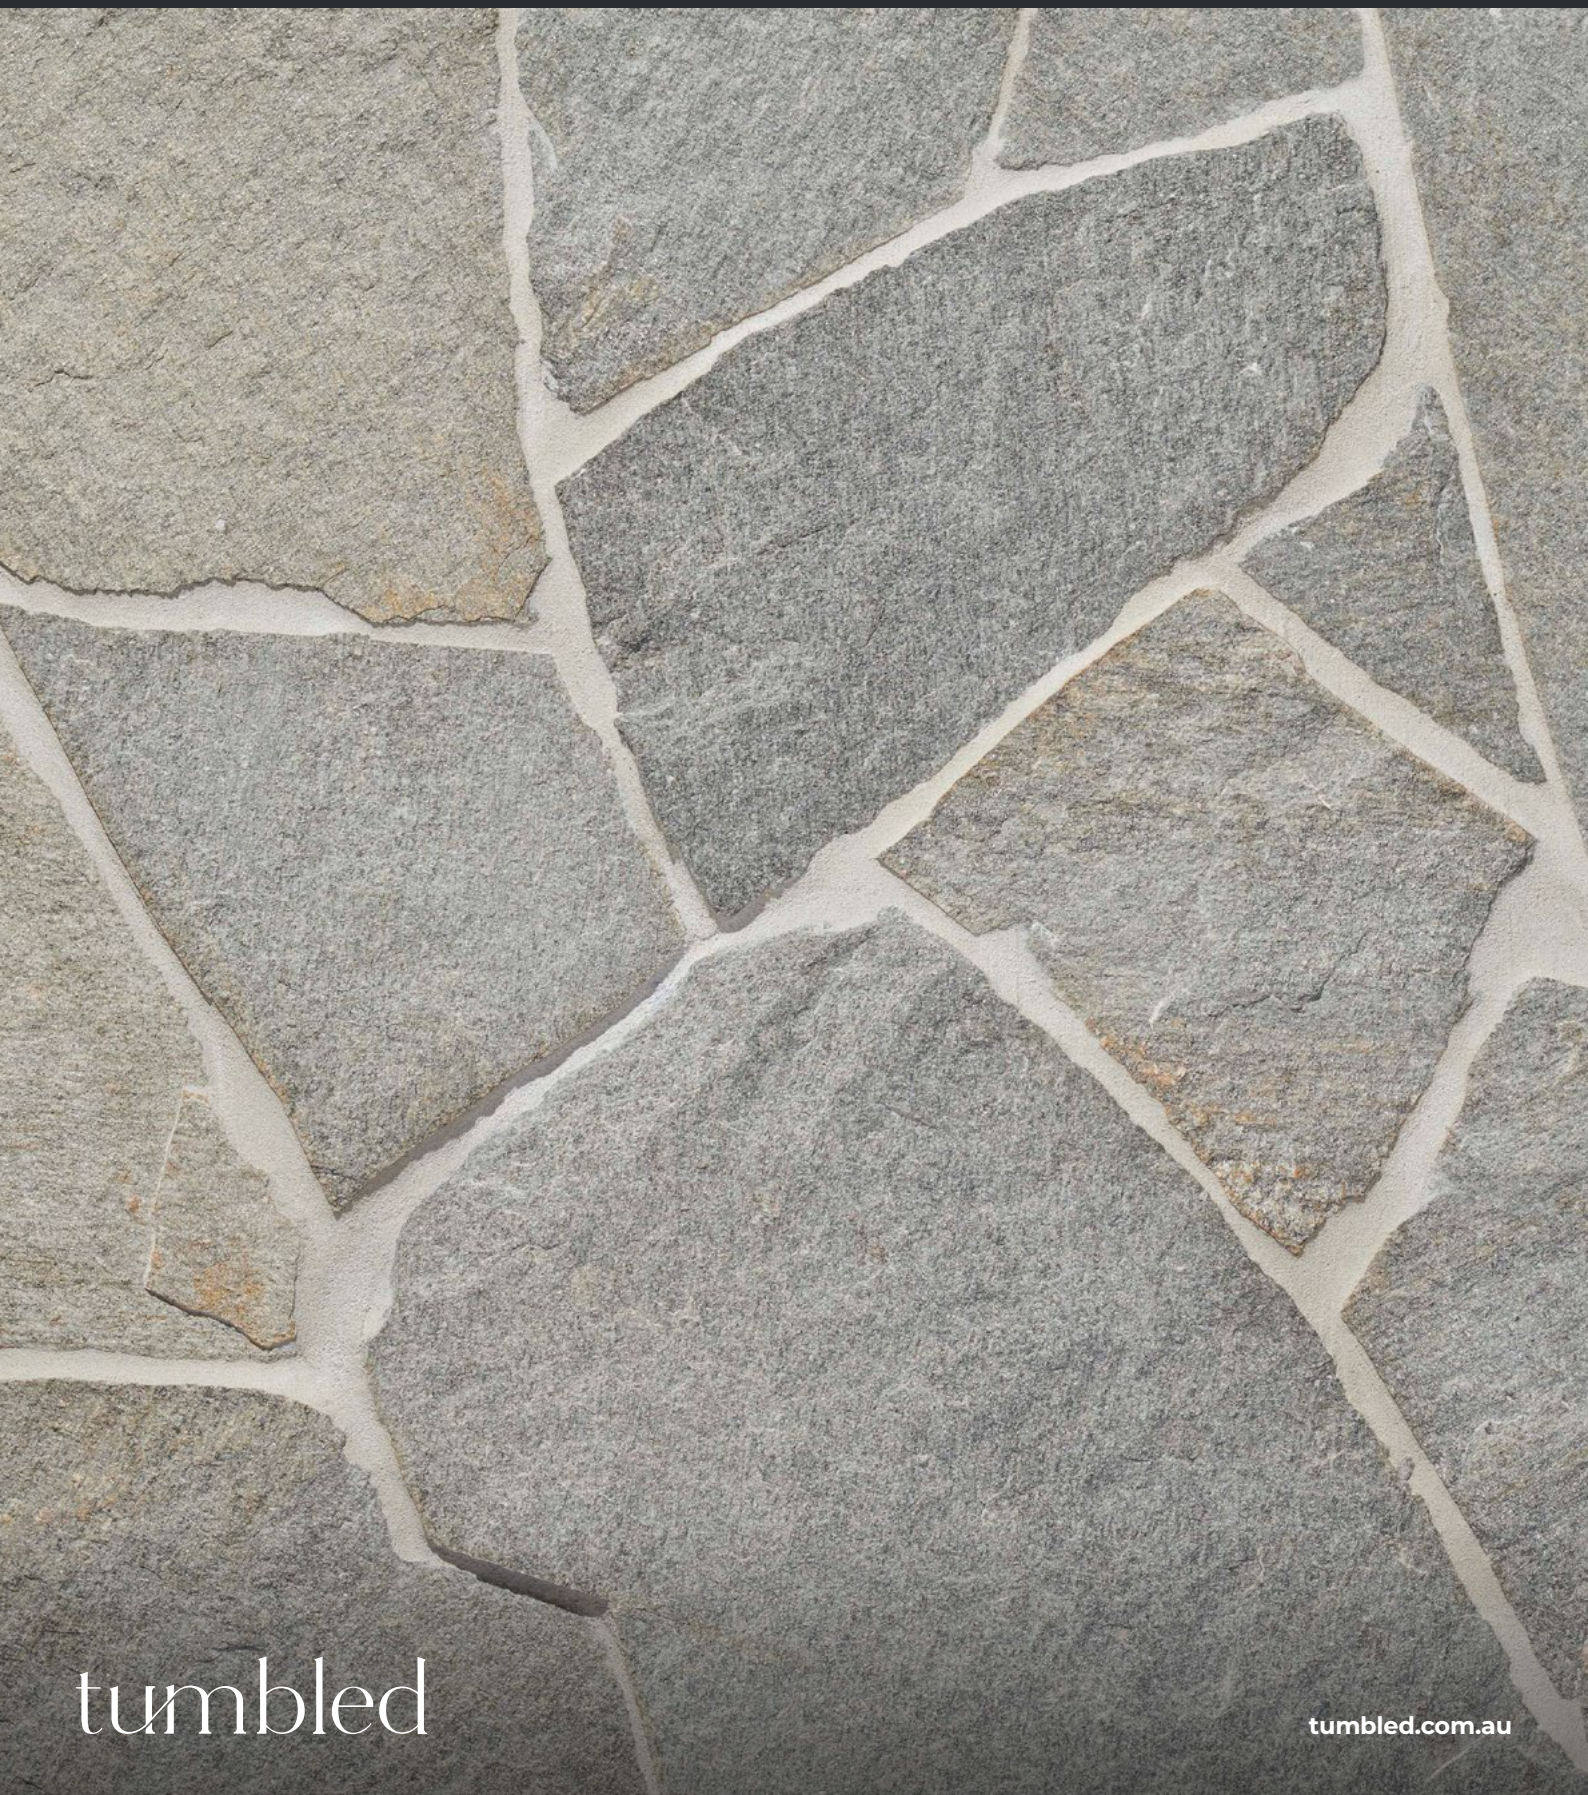

NATURAL STONE FLOORING & WALLING

Grecian Splitstone

tumbled

tumbled.com.au

We source this striking organic splitstone all the way from Greece. Its warm grey tones shine through across lighter and darker pieces, tainted by mineralic elements trapped within. Available in modular patterned tiling, crazy paving and steppers, your installer can create a broad array of stonework patterns throughout your in and outdoor spaces. Plus, this range of sizes allows you to create unique yet cohesive spaces with material consistency. Grecian Splitstone is a highly durable, split-faced natural stone for flooring – a dream for a client with a thirst for foreign shores.

Stone Colour

Grey & Greens

Tile Edges

Split

Tiles Size Options

600 x 400 x 30 - 35 mm / Modular Pattern 20 - 40 mm

Crazy Paving

15 - 25 mm